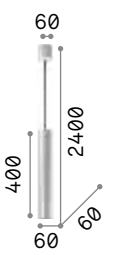

# Look new

Metal ceiling rose and diffuser with different finishes. Power cable coated with fabric adjustable in length. It fits replaceable bulbs. Faded chrome version with glass diffuser.

**LED** Bulbs LED GU10 7W and GU10 10W 3000 K included.

104935 104942 104928 141800 313894 141817 259239 141794 141855 170589

2,950 Kg / 0,0092 m<sup>3</sup>  
 GU10 max 1x 50W  
 € 132

158723 ■ Black

0,990 Kg / 0,0029 m<sup>3</sup>  
 GU10 max 1x 28W  
 € 72

104935 ■ White  
 104942 ■ Chrome  
 104928 ■ Black

0,990 Kg / 0,0029 m<sup>3</sup>  
 GU10 max 1x 28W  
 € 95

194806 ■ Clear  
 141800 ■ Silver  
 313894 ■ Nickel  
 141817 ■ Gold  
 259239 ■ Brass  
 141794 ■ Ant. Brass  
 141855 ■ Copper  
 170589 ■ Coffee