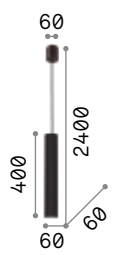

# Look new

Metal ceiling rose and diffuser with different finishes. Power cable coated with fabric adjustable in length. It fits replaceable bulbs. Faded chrome version with glass diffuser.

**LED** Bulbs LED GU10 7W and GU10 10W 3000 K included.

104935 104942 104928 141800 313894 141817 259239 141794 141855 170589

2,950 Kg / 0,0092 m<sup>3</sup>  
 GU10 max 1x 50W  
 € 132

158723 ■ Black

0,990 Kg / 0,0029 m<sup>3</sup>  
 GU10 max 1x 28W  
 € 72

104935 ■ White  
 104942 ■ Chrome  
 104928 ■ Black

0,990 Kg / 0,0029 m<sup>3</sup>  
 GU10 max 1x 28W  
 € 95

194806 ■ Clear  
 141800 ■ Silver  
 313894 ■ Nickel  
 141817 ■ Gold  
 259239 ■ Brass  
 141794 ■ Ant. Brass  
 141855 ■ Copper  
 170589 ■ Coffee