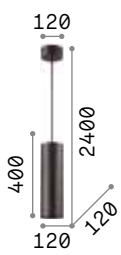

# Look new

Metal ceiling rose and diffuser with different finishes. Power cable coated with fabric adjustable in length. It fits replaceable bulbs. Faded chrome version with glass diffuser.

**LED** Bulbs LED GU10 7W and GU10 10W 3000 K included.

104935 104942 104928 141800 313894 141817 259239 141794 141855 170589

2,950 Kg / 0,0092 m<sup>3</sup>  
 GU10 max 1x 50W  
 € 132

158723 ■ Black

0,990 Kg / 0,0029 m<sup>3</sup>  
 GU10 max 1x 28W  
 € 72

104935 ■ White  
 104942 ■ Chrome  
 104928 ■ Black

0,990 Kg / 0,0029 m<sup>3</sup>  
 GU10 max 1x 28W  
 € 95

194806 ■ Clear  
 141800 ■ Silver  
 313894 ■ Nickel  
 141817 ■ Gold  
 259239 ■ Brass  
 141794 ■ Ant. Brass  
 141855 ■ Copper  
 170589 ■ Coffee