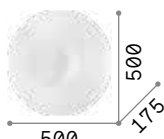

Glory

Metal frame with satin nickel finish.
White acid-etched blown glass
diffuser.

IP20

4,810 Kg / 0,1789 m³
E27 max 5 x 60W

€ 350

019765 White

101286 3000 K
340 lm € 2,60

IP20

3,410 Kg / 0,0744 m³
E27 max 3 x 60W

€ 220

019758 White

101286 3000 K
340 lm € 2,60

IP20

2,100 Kg / 0,0700 m³
E27 max 2 x 60W

€ 195

101132 White

101286 3000 K
340 lm € 2,60

P. 153

Level

Powder coated metal base. White
acid-etched blown glass
diffuser with fastening system
without screws. Easily replaceable
integrated led source.

LED LED source 3000 K, 17.500 h life.