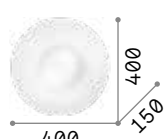

Glory

Metal frame with satin nickel finish.
White acid-etched blown glass
diffuser.

IP20

4,810 Kg / 0,1789 m³
E27 max 5 x 60W

€ 350

019765 White

101286 3000 K
340 lm € 2,60

IP20

3,410 Kg / 0,0744 m³
E27 max 3 x 60W

€ 220

019758 White

101286 3000 K
340 lm € 2,60

IP20

2,100 Kg / 0,0700 m³
E27 max 2 x 60W

€ 195

101132 White

101286 3000 K
340 lm € 2,60

P. 153

Level

Powder coated metal base. White
acid-etched blown glass
diffuser with fastening system
without screws. Easily replaceable
integrated led source.

LED LED source 3000 K, 17.500 h life.

IP20

5,200 Kg / 0,0908 m³
LED 37,5W / 3300 lm

€ 290

261188 White

IP20

2,100 Kg / 0,0368 m³
LED 22,5W / 2100 lm

€ 180

261164 White