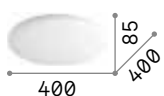

IP20

2,100 Kg / 0,0368 m³
LED 22,5W / 2100 lm

€ 180

261164 White