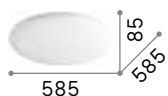

Glory

Metal frame with satin nickel finish.
White acid-etched blown glass
diffuser.

IP20

4,810 Kg / 0,1789 m³
E27 max 5 x 60W

€ 350

019765 White

101286 3000 K
340 lm € 2,60

IP20

3,410 Kg / 0,0744 m³
E27 max 3 x 60W

€ 220

019758 White

101286 3000 K
340 lm € 2,60

IP20

2,100 Kg / 0,0700 m³
E27 max 2 x 60W

€ 195

101132 White

101286 3000 K
340 lm € 2,60

P. 153

Level

Powder coated metal base. White
acid-etched blown glass
diffuser with fastening system
without screws. Easily replaceable
integrated led source.

LED LED source 3000 K, 17.500 h life.