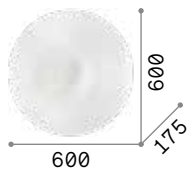

Glory

Metal frame with satin nickel finish.
White acid-etched blown glass
diffuser.

IP20

4,810 Kg / 0,1789 m³
E27 max 5 x 60W

€ 350

019765 White

101286 3000 K
340 lm € 2,60

IP20

3,410 Kg / 0,0744 m³
E27 max 3 x 60W

€ 220

019758 White

101286 3000 K
340 lm € 2,60

IP20

2,100 Kg / 0,0700 m³
E27 max 2 x 60W

€ 195

101132 White

101286 3000 K
340 lm € 2,60

P. 153

Level

Powder coated metal base. White
acid-etched blown glass
diffuser with fastening system
without screws. Easily replaceable
integrated led source.

LED LED source 3000 K, 17.500 h life.