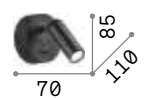

Bean

Directable plated or powder coated metal base and diffuser. White, black, brass or nickel color with black switch and junction.

LED LED source 3000 K, 30.000 h life.

ON OFF Lamp with integrated switch.

260600

260631

260617

260624

IP20

0,180 Kg / 0,0008 m³
LED 3W / 280 lm

€ 48

260648 White
260679 Nickel
260655 Black
260662 Brass

IP20

0,180 Kg / 0,0005 m³
LED 3W / 280 lm

€ 48

260600 White
260631 Nickel
260617 Black
260624 Brass