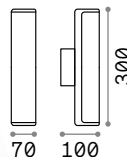

Etere ^{new}

Powder painted casted aluminum body. Opal color plastic diffuser. Available finishes: anthracite, white, coffee, grey or black.

LED LED source 3000/4000 K, 25.000 h life.

IP44

0,590 Kg / 0,0027 m³
LED 9,5W / 1150/1350 lm