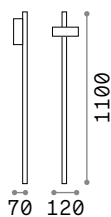

Hub

Powder coated aluminum base, pole and body. Orientable diffuser with clear tempered glass screen. Supplied with picket for installation on the ground. Available finish: anthracite.

LED LED source 3000 K, 30.000 h life.

IP54

0,850 Kg / 0,0057 m³
LED 4,5W / 410 lm

€ 132

251257 ■ Anthracit.

IP54

0,720 Kg / 0,0083 m³
LED 4,5W / 410 lm

€ 132

251226 ■ Anthracit.