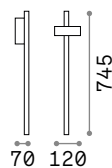

Hub

Powder coated aluminum base, pole and body. Orientable diffuser with clear tempered glass screen. Supplied with picket for installation on the ground. Available finish: anthracite.

LED LED source 3000 K, 30.000 h life.

IP54

0,850 Kg / 0,0057 m³
LED 4,5W / 410 lm

€ 132

251257 ■ Anthracit.

IP54

0,720 Kg / 0,0083 m³
LED 4,5W / 410 lm

€ 132

251226 ■ Anthracit.