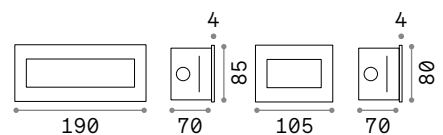

# Indio

Recessed body made of powder coated die-cast aluminum.  
Tempered white screen-printed glass diffuser.

**LED** LED source 3000 K, 35.000 h life.

IP65

1,090 Kg / 0,0023 m<sup>3</sup>  
LED 8W / 960 lm

€ 144

255804 White

IP65

0,540 Kg / 0,0011 m<sup>3</sup>  
LED 5W / 440 lm

€ 95

255781 White