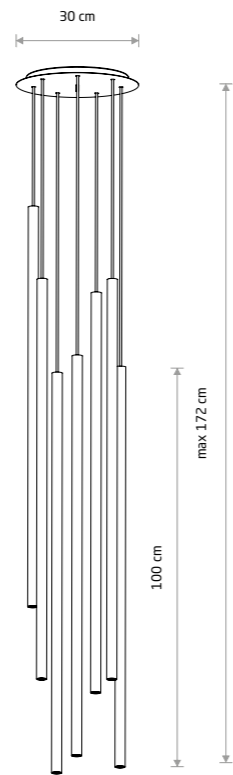

LASER 1000 7668

LASER 1000

Painted steel

- 7667
- 7xG9, max 10W only LED

Solid brass, painted steel

- 7668
- 7xG9, max 10W only LED

LASER 750

Painted steel

- 10907
- 10908
- 10910
- 10911
- 10912
- 1xG9, max 10W only LED

LASER 750 10910

LASER 900

Painted steel

- 10913
- 10914
- 10915
- 10916
- 10917
- 1xG9, max 10W only LED

LASER 900 10917

LASER 1100

Painted steel

- 10918
- 10920
- 10921
- 10922
- 10923
- 1xG9, max 10W only LED

LASER 1100 10922