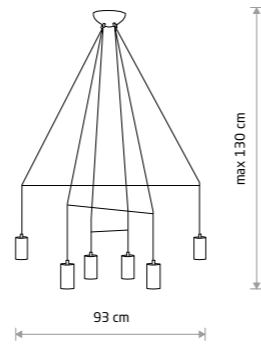

IMBRIA 7956

IMBRIA
painted steel, braided cable

- 9192
- 4xGU10, max 10W only LED

solid brass, braided cable, painted steel

- 7957
- 4xGU10, max 10W only LED

IMBRIA
painted steel, braided cable

- 9675
- 6xGU10, max 10W only LED

solid brass, braided cable, painted steel

- 7955
- 6xGU10, max 10W only LED

IMBRIA
painted steel, braided cable

- 9677
- 6xGU10, max 10W only LED

solid brass, braided cable, painted steel

- 7956
- 6xGU10, max 10W only LED

IMBRIA
painted steel, braided cable

- 9680
- 10xGU10, max 10W only LED

solid brass, braided cable, painted steel

- 7954
- 10xGU10, max 10W only LED

BATON 7851

BATON 7852

BATON
painted steel

- 7852
- 1xE27, max 10W only LED