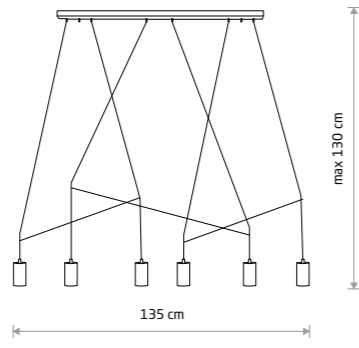

IMBRIA 7956

IMBRIA
painted steel, braided cable

- 9192
- 4xGU10, max 10W only LED

solid brass, braided cable, painted steel

- 7957
- 4xGU10, max 10W only LED

IMBRIA
painted steel, braided cable

- 9675
- 6xGU10, max 10W only LED

solid brass, braided cable, painted steel

- 7955
- 6xGU10, max 10W only LED

IMBRIA
painted steel, braided cable

- 9677
- 6xGU10, max 10W only LED

solid brass, braided cable, painted steel

- 7956
- 6xGU10, max 10W only LED

IMBRIA
painted steel, braided cable

- 9680
- 10xGU10, max 10W only LED

solid brass, braided cable, painted steel

- 7954
- 10xGU10, max 10W only LED

BATON 7851

BATON 7852

BATON
painted steel

- 7852
- 1xE27, max 10W only LED