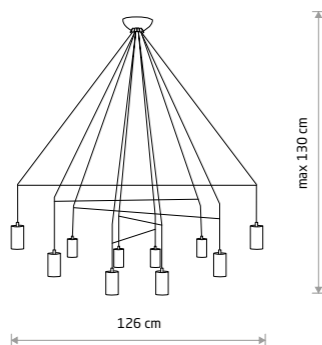

IMBRIA 7956

IMBRIA
painted steel, braided cable

- 9192
- 4xGU10, max 10W only LED

solid brass, braided cable, painted steel

- 7957
- 4xGU10, max 10W only LED

IMBRIA
painted steel, braided cable

- 9675
- 6xGU10, max 10W only LED

solid brass, braided cable, painted steel

- 7955
- 6xGU10, max 10W only LED

IMBRIA
painted steel, braided cable

- 9677
- 6xGU10, max 10W only LED

solid brass, braided cable, painted steel

- 7956
- 6xGU10, max 10W only LED

IMBRIA
painted steel, braided cable

- 9680
- 10xGU10, max 10W only LED

solid brass, braided cable, painted steel

- 7954
- 10xGU10, max 10W only LED

BATON 7851

BATON 7852

BATON
painted steel

- 7852
- 1xE27, max 10W only LED