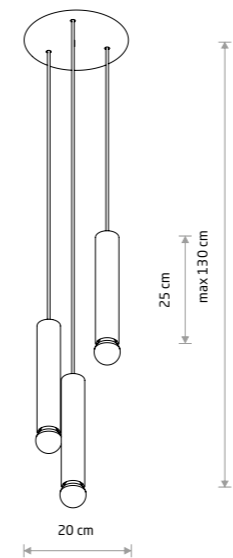

IMBRIA 7956

IMBRIA
painted steel, braided cable

- 9192
- 4xGU10, max 10W only LED

solid brass, braided cable, painted steel

- 7957
- 4xGU10, max 10W only LED

IMBRIA
painted steel, braided cable

- 9675
- 6xGU10, max 10W only LED

solid brass, braided cable, painted steel

- 7955
- 6xGU10, max 10W only LED

IMBRIA
painted steel, braided cable

- 9677
- 6xGU10, max 10W only LED

solid brass, braided cable, painted steel

- 7956
- 6xGU10, max 10W only LED

IMBRIA
painted steel, braided cable

- 9680
- 10xGU10, max 10W only LED

solid brass, braided cable, painted steel

- 7954
- 10xGU10, max 10W only LED

BATON 7851

BATON 7852

BATON
painted steel

- 7852
- 1xE27, max 10W only LED

solid brass, painted steel

- 7851
- 1xE27, max 10W only LED

BATON 7856

BATON
painted steel

- 7856
- 3xE27, max 10W only LED

solid brass, painted steel

- 7855
- 3xE27, max 10W only LED