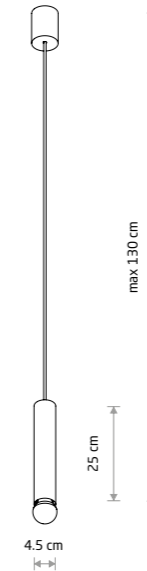

IMBRIA 7956

IMBRIA
painted steel, braided cable

- 9192
- 4xGU10, max 10W only LED

solid brass, braided cable, painted steel

- 7957
- 4xGU10, max 10W only LED

IMBRIA
painted steel, braided cable

- 9675
- 6xGU10, max 10W only LED

solid brass, braided cable, painted steel

- 7955
- 6xGU10, max 10W only LED

IMBRIA
painted steel, braided cable

- 9677
- 6xGU10, max 10W only LED

solid brass, braided cable, painted steel

- 7956
- 6xGU10, max 10W only LED

IMBRIA
painted steel, braided cable

- 9680
- 10xGU10, max 10W only LED

solid brass, braided cable, painted steel

- 7954
- 10xGU10, max 10W only LED

BATON 7851

BATON 7852

BATON
painted steel

- 7852
- 1xE27, max 10W only LED

solid brass, painted steel

- 7851
- 1xE27, max 10W only LED

BATON 7856

BATON
painted steel

- 7856
- 3xE27, max 10W only LED

solid brass, painted steel

- 7855
- 3xE27, max 10W only LED