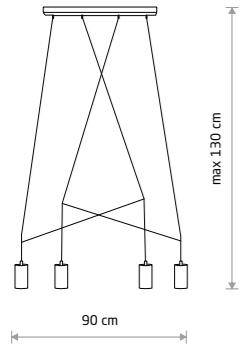

IMBRIA 7956

IMBRIA
painted steel, braided cable

- 9192
- 4xGU10, max 10W only LED

solid brass, braided cable, painted steel

- 7957
- 4xGU10, max 10W only LED

IMBRIA
painted steel, braided cable

- 9675
- 6xGU10, max 10W only LED

solid brass, braided cable, painted steel

- 7955
- 6xGU10, max 10W only LED

IMBRIA
painted steel, braided cable

- 9677
- 6xGU10, max 10W only LED

solid brass, braided cable, painted steel

- 7956
- 6xGU10, max 10W only LED

IMBRIA
painted steel, braided cable

- 9680
- 10xGU10, max 10W only LED

solid brass, braided cable, painted steel

- 7954
- 10xGU10, max 10W only LED

BATON 7851

BATON 7852

BATON
painted steel

- 7852
- 1xE27, max 10W only LED