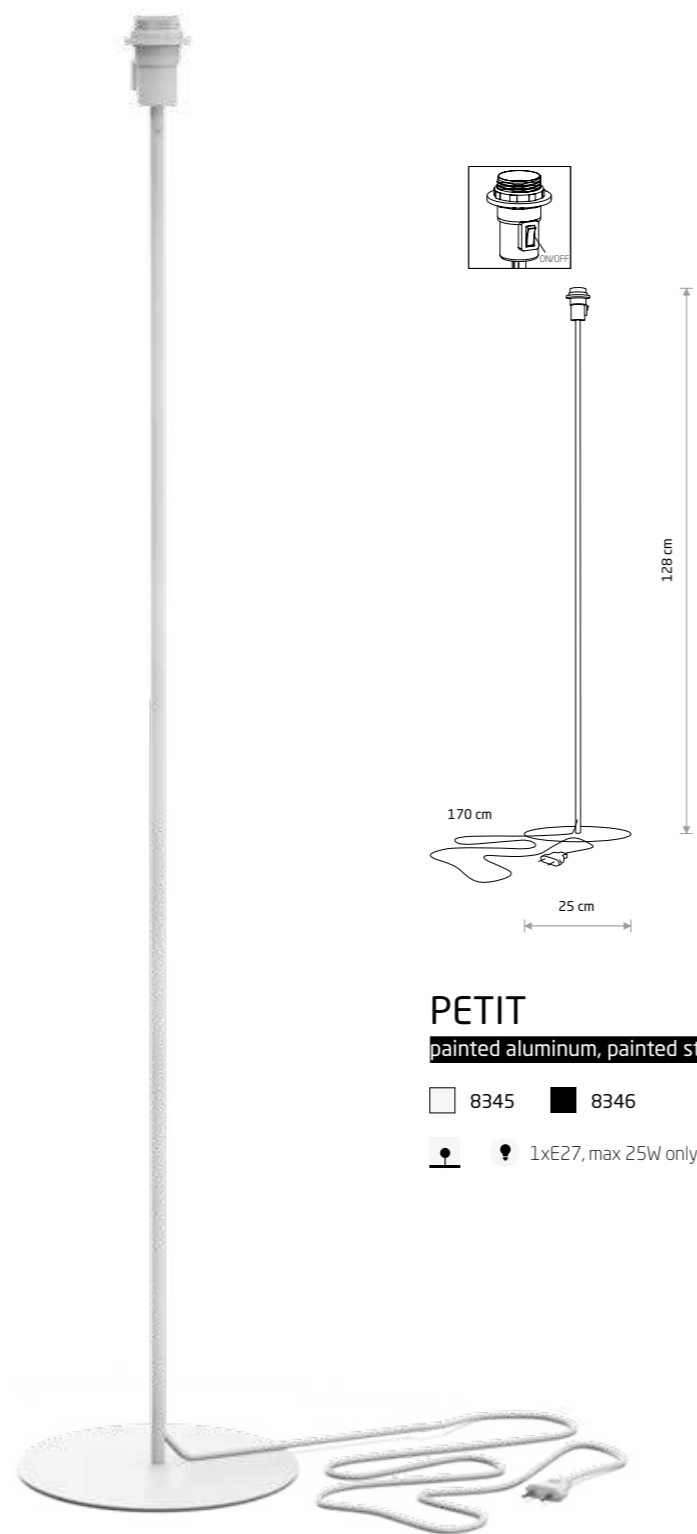

PETIT A 8333

PETIT 8346

**PETIT**  
painted aluminum, painted steel

- 8345    8346
- 1xE27, max 25W only LED

**PETIT C**

fabric, painted steel

- 8335

**PETIT A**

fabric, painted steel

- 8333    8337    8343
- velvet, painted steel
- 8340    8344    8334