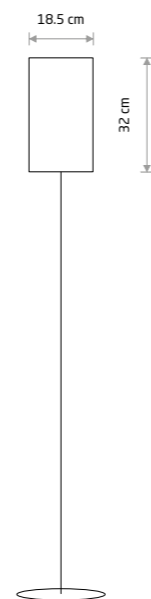

PETIT A 8333

PETIT 8346

**PETIT**  
painted aluminum, painted steel

- 8345    8346
- 1xE27, max 25W only LED

**PETIT C**

fabric, painted steel

- 8335

**PETIT A**

fabric, painted steel

- 8333    8337    8343
- velvet, painted steel
- 8340    8344    8334