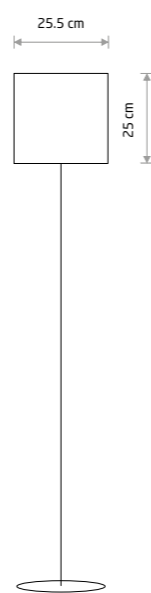

PETIT A 8333

PETIT 8346

**PETIT**  
painted aluminum, painted steel

- 8345    8346
- 1xE27, max 25W only LED

**PETIT C**

fabric, painted steel

- 8335

**PETIT A**

fabric, painted steel

- 8333    8337    8343
- velvet, painted steel
- 8340    8344    8334