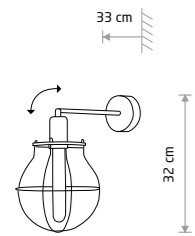

MANUFACTURE 9740

MANUFACTURE  
painted steel, copper-clad steel

MANUFACTURE  
painted steel, copper-clad steel

MANUFACTURE  
painted steel, copper-clad steel

- 9742
- 1xE27, max 25W only LED

- 9741
- 1xE27, max 25W only LED

- 9740
- 3xE27, max 25W only LED

MANUFACTURE  
painted steel, copper-clad steel

- 9738
- 5xE27, max 25W only LED

MANUFACTURE 9742