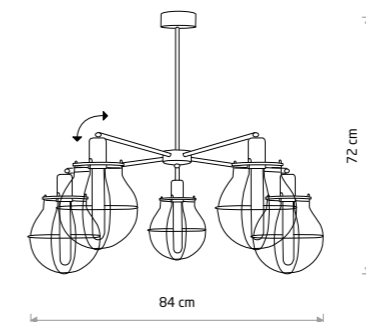

MANUFACTURE 9740

MANUFACTURE  
painted steel, copper-clad steel

MANUFACTURE  
painted steel, copper-clad steel

MANUFACTURE  
painted steel, copper-clad steel

- 9742
- 1xE27, max 25W only LED

- 9741
- 1xE27, max 25W only LED

- 9740
- 3xE27, max 25W only LED

MANUFACTURE  
painted steel, copper-clad steel

- 9738
- 5xE27, max 25W only LED

MANUFACTURE 9742