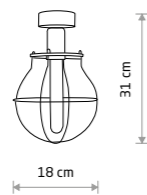

MANUFACTURE 9740

MANUFACTURE  
painted steel, copper-clad steel

MANUFACTURE  
painted steel, copper-clad steel

MANUFACTURE  
painted steel, copper-clad steel

- 9742
- 1xE27, max 25W only LED

- 9741
- 1xE27, max 25W only LED

- 9740
- 3xE27, max 25W only LED

MANUFACTURE  
painted steel, copper-clad steel

- 9738
- 5xE27, max 25W only LED

MANUFACTURE 9742