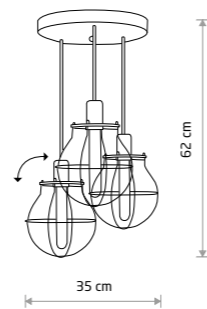

MANUFACTURE 9740

MANUFACTURE  
painted steel, copper-clad steel

MANUFACTURE  
painted steel, copper-clad steel

MANUFACTURE  
painted steel, copper-clad steel

- 9742
- 1xE27, max 25W only LED

- 9741
- 1xE27, max 25W only LED

- 9740
- 3xE27, max 25W only LED

MANUFACTURE  
painted steel, copper-clad steel

- 9738
- 5xE27, max 25W only LED

MANUFACTURE 9742