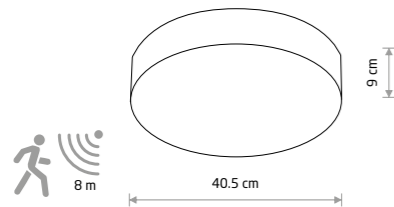

ARENA

painting steel, plastic PMMA

10184 10178

10182 10175

3x E14, max 10W only LED

ARENA SENSOR

painting steel, plastic PMMA

10186 10181 10177

3x E14, max 10W only LED

ARENA LED

painting steel, plastic PMMA

10185 10180

10183 10176

Item No.	Power	Colour temp.	Luminous flux	Beam angle	Colour Rendering Index (CRI)	Input	Safety type	Power factor	Ingress protection	Lifetime
10185	20W LED	4000K	2200 lm	100°	≥ 80	~220-230 V, 50/60 Hz	⊕	>0.5	IP20	50000h
10180	20W LED	4000K	2200 lm	100°	≥ 80	~220-230 V, 50/60 Hz	⊕	>0.5	IP20	50000h
10183	20W LED	4000K	2200 lm	100°	≥ 80	~220-230 V, 50/60 Hz	⊕	>0.5	IP20	50000h
10176	20W LED	4000K	2200 lm	100°	≥ 80	~220-230 V, 50/60 Hz	⊕	>0.5	IP20	50000h