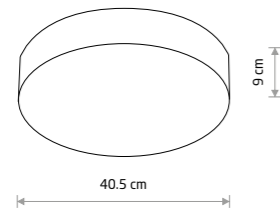

ARENA

painting steel, plastic PMMA

10184 10178

10182 10175

3x E14, max 10W only LED