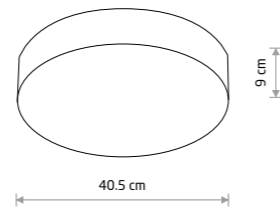

ARENA

painting steel, plastic PMMA

10184 10178

10182 10175

3x E14, max 10W only LED

ARENA SENSOR

painting steel, plastic PMMA

10186 10181 10177

3x E14, max 10W only LED

ARENA LED

painting steel, plastic PMMA

10185 10180

10183 10176

Item No.	Power	Colour temp.	Luminous flux	Beam angle	Colour Rendering Index (CRI)	Input	Safety type	Power factor	Ingress protection	Lifetime
10185	20W LED	4000K	2200 lm	100°	≥ 80	~220-230 V, 50/60 Hz	⊕	>0.5	IP20	50000h
10180	20W LED	4000K	2200 lm	100°	≥ 80	~220-230 V, 50/60 Hz	⊕	>0.5	IP20	50000h
10183	20W LED	4000K	2200 lm	100°	≥ 80	~220-230 V, 50/60 Hz	⊕	>0.5	IP20	50000h
10176	20W LED	4000K	2200 lm	100°	≥ 80	~220-230 V, 50/60 Hz	⊕	>0.5	IP20	50000h