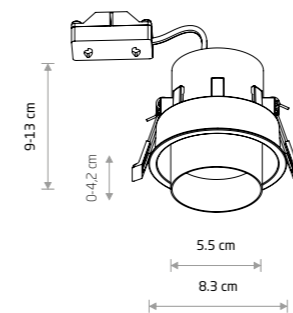

MONO SLIDE 10799

MONO SLIDE 10796

MONO SLIDE TRIMLESS 10803

MONO SLIDE

painted steel, plastic PA

- 10795 ▣ 10796 ▣ 10797 ▣ 10798
- ▣ 10799 ▣ 10800 ▣ 10801

1xGU10, max 10W only LED

cut out ø 76 mm

MONO SLIDE TRIMLESS

painted steel, plastic PA

- 10802 ▣ 10803 ▣ 10804
- ▣ 10805 ▣ 10806 ▣ 10807

1xGU10, max 10W only LED

cut out ø 76 mm