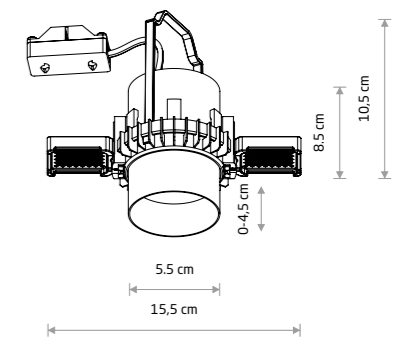

MONO SLIDE 10799

MONO SLIDE 10796

MONO SLIDE TRIMLESS 10803

MONO SLIDE

painted steel, plastic PA

- 10795 ▣ 10796 ▣ 10797 ▣ 10798
- ▣ 10799 ▣ 10800 ▣ 10801

1xGU10, max 10W only LED

cut out ø 76 mm

MONO SLIDE TRIMLESS

painted steel, plastic PA

- 10802 ▣ 10803 ▣ 10804
- ▣ 10805 ▣ 10806 ▣ 10807

1xGU10, max 10W only LED

cut out ø 76 mm