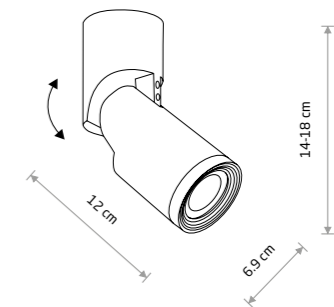

FLEA 8202

POINT TONE 8222

INDIA 7858

MIKE 7660

FLEA 8203

POINT TONE 8225

INDIA 7860

MIKE 7658

FLEA

painting steel

- 8202
- 8203

1xGX53, max 12W only LED

POINT TONE

painting steel, plastic ABS

- 8220
- 8221
- 8222
- 8225
- 8224
- 8223

1xGU10, max 10W only LED