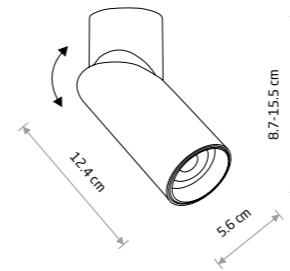

FLEA 8202

POINT TONE 8222

INDIA 7858

MIKE 7660

FLEA 8203

POINT TONE 8225

INDIA 7860

MIKE 7658

FLEA

painting steel

- 8202
- 8203

1xGX53, max 12W only LED

POINT TONE

painting steel, plastic ABS

- 8220
- 8221
- 8222
- 8225
- 8224
- 8223

1xGU10, max 10W only LED