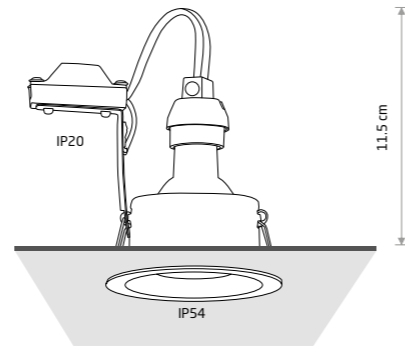

CHARLIE 8367

GOLF 8376

CHARLIE 8366

**CHARLIE**

painting aluminum, glass

8366 8367

1xGU10, max 15W only LED

IP54/20

cut out ø 75 mm

GOLF 8375

**GOLF**

painting aluminum, glass

8375 8376

1xGU10, max 15W only LED

IP54/20

cut out ø 68 mm

DELTA 8370

ECHO 8372

DELTA 8368

**DELTA**

painting aluminum, glass

8368 8370

1xGU10, max 15W only LED

IP54/20

cut out ø 75 mm

ECHO 8371

**ECHO**

painting aluminum, glass

8371 8372

1xGU10, max 15W only LED

IP54/20

cut out ø 80 mm