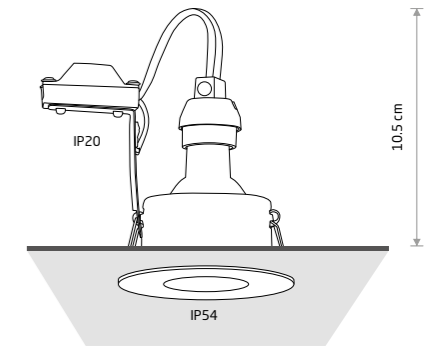

CHARLIE 8367

GOLF 8376

CHARLIE 8366

**CHARLIE**

painting aluminum, glass

8366 8367

1xGU10, max 15W only LED

IP54/20

cut out ø 75 mm

GOLF 8375

**GOLF**

painting aluminum, glass

8375 8376

1xGU10, max 15W only LED

IP54/20

cut out ø 68 mm

cut out ø 75 mm

ECHO 8371

**ECHO**

painting aluminum, glass

8371 8372

1xGU10, max 15W only LED

IP54/20

cut out ø 80 mm