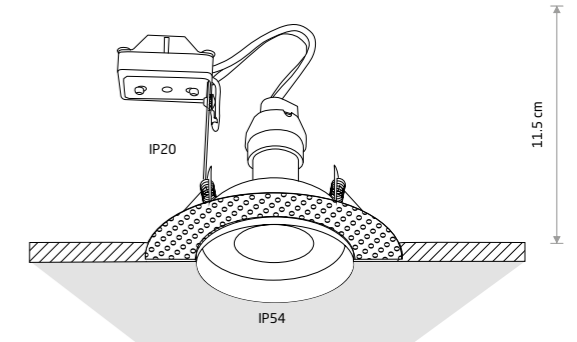

cut out ø 75 mm

GOLF 8375

**GOLF**

painting aluminum, glass

8375 8376

1xGU10, max 15W only LED

IP54/20

cut out ø 68 mm

DELTA 8370

ECHO 8372

DELTA 8368

**DELTA**

painting aluminum, glass

8368 8370

1xGU10, max 15W only LED

IP54/20

cut out ø 75 mm

ECHO 8371

**ECHO**

painting aluminum, glass

8371 8372

1xGU10, max 15W only LED

IP54/20

cut out ø 80 mm