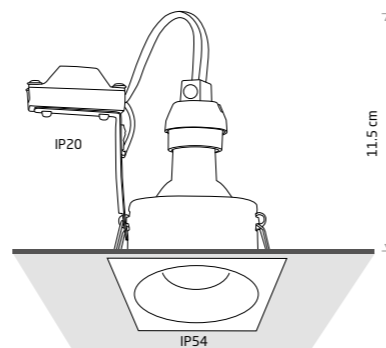

cut out ø 75 mm

GOLF 8375

**GOLF**

painting aluminum, glass

8375 8376

1xGU10, max 15W only LED

IP54/20

cut out ø 68 mm

DELTA 8370

ECHO 8372

DELTA 8368

**DELTA**

painting aluminum, glass

8368 8370

1xGU10, max 15W only LED

IP54/20

cut out ø 75 mm

ECHO 8371

**ECHO**

painting aluminum, glass

8371 8372

1xGU10, max 15W only LED

IP54/20

cut out ø 80 mm