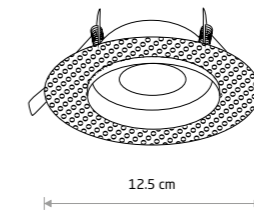

DELTA 8368

DELTA

painting aluminum, glass

8368 8370

1xGU10, max 15W only LED

IP54/20

cut out ø 75 mm