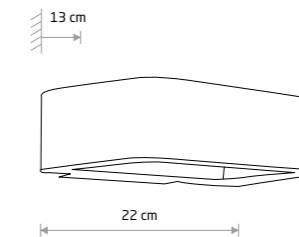

Painted aluminum, glass

8140 8182 8181

MUNO LED 6776

MUNO LED

Painted aluminum, glass

6776

Item No.	Power	Colour temp.	Luminous flux	Beam angle	Colour Rendering Index (CRI)	Input	Safety type	Power factor	Ingress protection	Lifetime
8140	2x5W LED	3000K	800 lm	180°	≥80	~220-230 V, 50/60 Hz	⊕	>0,5	IP54	10000h
8141	2x5W LED	3000K	750 lm	180°	≥80	~220-230 V, 50/60 Hz	⊕	>0,5	IP54	10000h
8142	2x5W LED	3000K	700 lm	180°	≥80	~220-230 V, 50/60 Hz	⊕	>0,5	IP54	10000h
8143	2x5W LED	3000K	800 lm	180°	≥80	~220-230 V, 50/60 Hz	⊕	>0,5	IP54	10000h
8181	2x5W LED	3000K	750 lm	180°	≥80	~220-230 V, 50/60 Hz	⊕	>0,5	IP54	10000h
8182	2x5W LED	3000K	700 lm	180°	≥80	~220-230 V, 50/60 Hz	⊕	>0,5	IP54	10000h