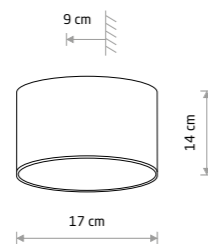

ELLIPSES LED

Painted aluminum, glass

8140 8182 8181