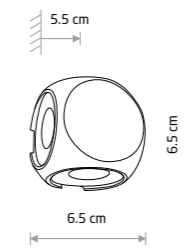

PATRAS LED

Painted aluminum, glass

9115