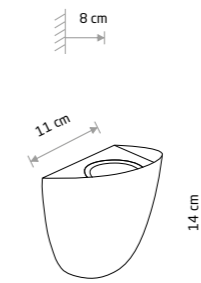

SINUS

Painted aluminum, glass

8144

1xGU10, max 10W only LED

IP54