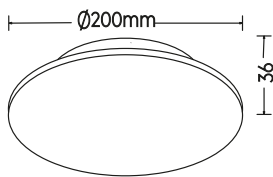

Wandleuchte · Wall lamp

incl. SMD-LED
9 W / 1.000 Lumen
3.000 Kelvin

224290102